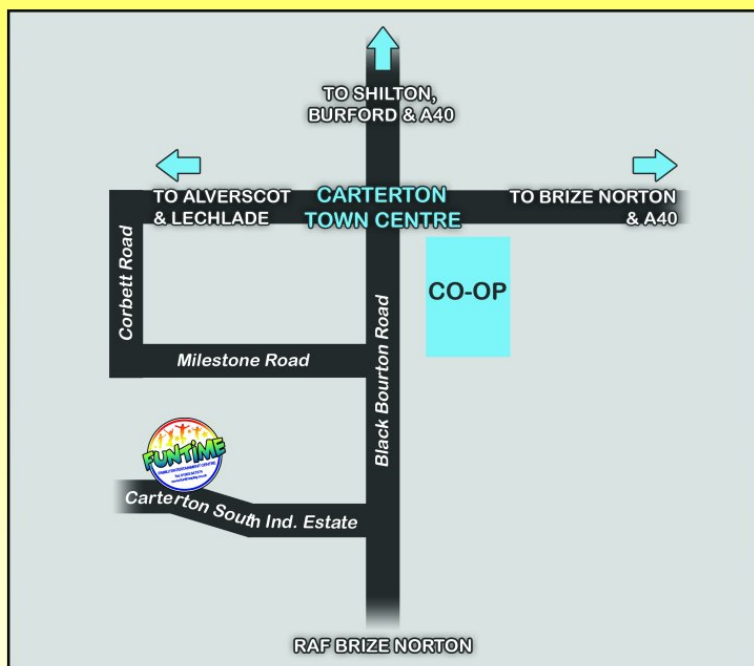

R.S.V.P.

Yes, I would like to come to 's party

Sorry, but I can't come to 's party

Thank you

From

Please return this part of the invitation

How To Find Us:

- *All attending children must wear socks for health and safety purposes.*
- *Paid for party guests bringing extra siblings must be paid for at the normal Funtime admission rates.*

Funtime Family Entertainment Centre
Carterton South Industrial Estate, Black Bourton Road, Carterton,
Oxfordshire, OX18 3EZ Tel: 01993 847374

info@funtimeplay.co.uk www.funtimeplay.co.uk